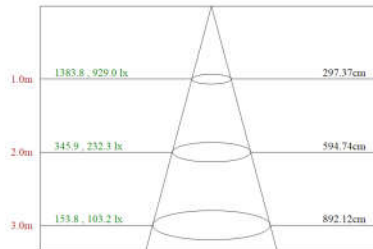

Rendering Index: CRI > 80

Available CCT: 3000K, 4000, 6500K.

Light Source: CREE, BRIDGELUX.

Lifetime: 30,000 Hrs 25C. 3Y warranty CB Comply.

PHOTOMETRIC DATA

ORDERING INFORMATION

FAMILY SIZE	MAX WATTAGE	OUTPUT LUMEN	OUTER SIZE(A,H)	CUT OUT (C)
RRSP01-6	6W	360LM	120MM, 12MM	105MM
RRSP01-9	9W	700LM	150MM, 12MM	135MM
RRSP01-12	12W	900LM	170MM, 12MM	155MM
RRSP01-15	15W	1100LM	190MM, 12MM	175MM
RRSP01-18	18W	1400LM	225MM, 12MM	210MM
RRSP01-24	24W	1900LM	300MM, 12MM	285MM