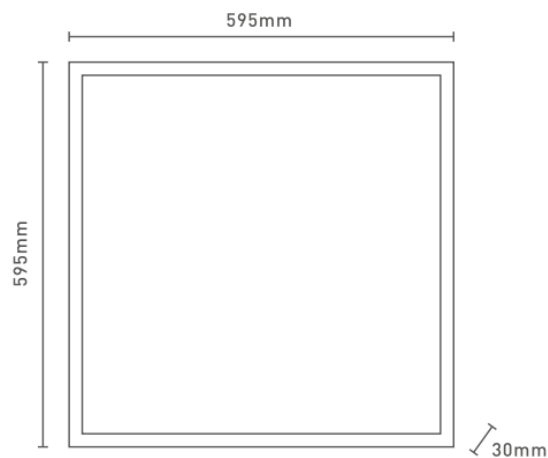

Rendering Index: CRI > 80

Available CCT: 3000K, 4000, 6500K.

Light Source: SMD2835

Lifetime: 30,000 Hrs 25C. 3Y warranty CB Comply.

PHOTOMETRIC DATA

ORDERING INFORMATION

FAMILY SIZE	MAX WATTAGE	OUTPUT LUMEN	OUTER SIZE(A,B)	HEIGHT (H)
RBL01-36	36W	3600LM	595X595MM	30MM
RBL01-40	40W	4000LM	595X595MM	30MM
RBL01-48	48W	4800LM	595X595MM	30MM