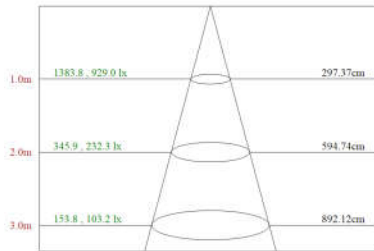

Rendering Index: CRI > 80

Available CCT: 3000K, 4000, 6500K.

Light Source: CREE, BRIDGELUX.

Lifetime: 30,000 Hrs 25C. 3Y warranty CB Comply.

PHOTOMETRIC DATA

ORDERING INFORMATION

FAMILY SIZE	MAX WATTAGE	OUTPUT LUMEN	OUTER SIZE	CUT OUT
RDC02—2.5	7W	560LM	95MM	75MM
RDC02—3	9W	720LM	115MM	95MM
RDC02—4	12W	960LM	135MM	110MM
RDC02—5	15W	1200LM	165MM	140MM
RDC02—6	20W	1600LM	195MM	160MM
RDC02—8	30W	2400LM	225MM	190MM