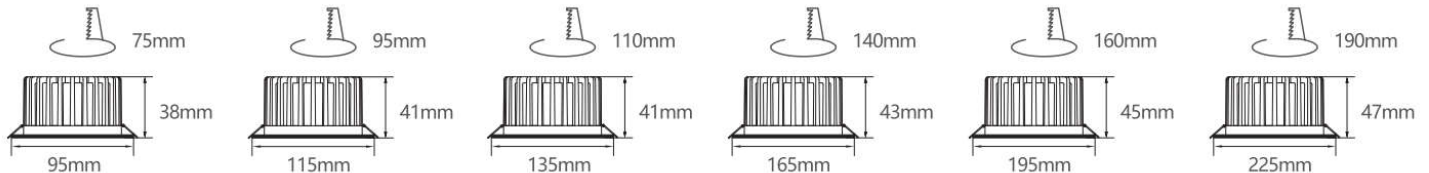

Light Source: CREE, BRIDGELUX.

Lifetime: 30,000 Hrs 25C. 3Y warranty CB Comply.

LUMIDENSE

Professional Lighting Solutions Partner

PHOTOMETRIC DATA

ORDERING INFORMATION

FAMILY SIZE	MAX WATTAGE	OUTPUT LUMEN	OUTER SIZE	CUT OUT
RDC01—2.5	7W	560LM	95MM	75MM
RDC01—3	9W	720LM	115MM	95MM
RDC01—4	12W	960LM	135MM	110MM
RDC01—5	15W	1200LM	165MM	140MM
RDC01—6	20W	1600LM	195MM	160MM
RDC01—8	30W	2400LM	225MM	200MM