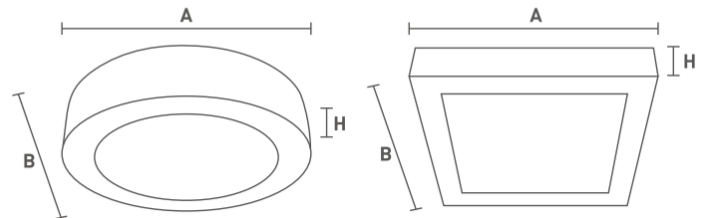

Light Source: SMD2835

Lifetime: 30,000 Hrs 25C. 3Y warranty CB Comply.

PHOTOMETRIC DATA

Dimensiones

ORDERING INFORMATION

FAMILY SIZE	MAX WATTAGE	OUTPUT LUMEN	OUTER SIZE(A,B)	HEIGHT (H)
SML01-16	16W	1200LM	120MM, 40MM	40MM
SML01-24	24W	2000LM	170MM, 40MM	40MM
SML01-32	32W	2700LM	225MM, 40MM	40MM