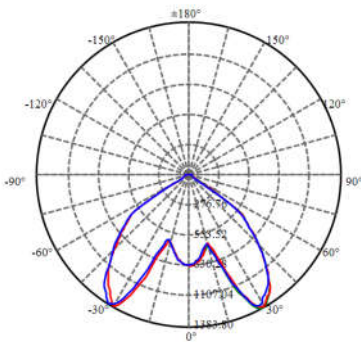

Light Source: SMD2835

Lifetime: 30,000 Hrs 25C. 3Y warranty CB Comply.

PHOTOMETRIC DATA

Dimensiones

ORDERING INFORMATION

FAMILY SIZE	MAX WATTAGE	OUTPUT LUMEN	OUTER SIZE(A,B)	HEIGHT (H)
SML01-16	16W	1200LM	120MM, 40MM	40MM
SML01-24	24W	2000LM	170MM, 40MM	40MM
SML01-32	32W	2700LM	225MM, 40MM	40MM