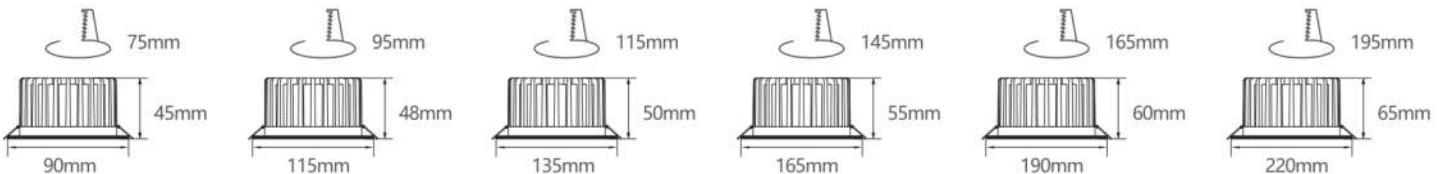

Light Source: CREE, BRIDGELUX.

Lifetime: 30,000 Hrs 25C. 3Y warranty, CB Comply.

LUMIDENSE

Professional Lighting Solutions Partner

PHOTOMETRIC DATA

ORDERING INFORMATION

FAMILY SIZE	MAX WATTAGE	OUTPUT LUMEN	OUTER SIZE	CUT OUT
RDC03—2.5	7W	560LM	90MM	75MM
RDC03—3	9W	720LM	115MM	95MM
RDC03—4	12W	960LM	135MM	115MM
RDC03—5	18W	1440LM	165MM	145MM
RDC03—6	24W	1920LM	190MM	165MM
RDC03—8	35W	2800LM	220MM	195MM