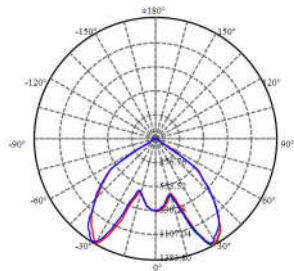

Rendering Index: CRI > 80

Available CCT: 3000K, 4000, 6500K.

Light Source: SMD2835

Lifetime: 30,000 Hrs 25C. 3Y warranty CB Comply.

PHOTOMETRIC DATA

ORDERING INFORMATION

FAMILY SIZE	MAX WATTAGE	OUTPUT LUMEN	OUTER SIZE(A,B)	HEIGHT (H)
RBL01-36	36W	3600LM	595X595MM	30MM
RBL01-40	40W	4000LM	595X595MM	30MM
RBL01-48	48W	4800LM	595X595MM	30MM

Rendering Index: CRI > 80

Available CCT: 3000K, 4000, 6500K.

Light Source: CREE, BRIDGELUX.

Lifetime: 30,000 Hrs 25C. 3Y warranty CB Comply.

PHOTOMETRIC DATA

ORDERING INFORMATION

FAMILY SIZE	MAX WATTAGE	OUTPUT LUMEN	OUTER SIZE	CUT OUT
RDC02—2.5	7W	560LM	95MM	75MM
RDC02—3	9W	720LM	115MM	95MM
RDC02—4	12W	960LM	135MM	110MM
RDC02—5	15W	1200LM	165MM	140MM
RDC02—6	20W	1600LM	195MM	160MM
RDC02—8	30W	2400LM	225MM	190MM