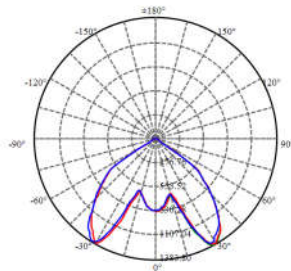

Rendering Index: CRI > 80

Available CCT: 3000K, 4000, 6500K.

Light Source: CREE, BRIDGELUX.

Lifetime: 30,000 Hrs 25C. 3Y warranty CB Comply.

PHOTOMETRIC DATA

ORDERING INFORMATION

FAMILY SIZE	MAX WATTAGE	OUTPUT LUMEN	OUTER SIZE(A,H)	CUT OUT (C)
RRSP01-6	6W	360LM	120MM, 12MM	105MM
RRSP01-9	9W	700LM	150MM, 12MM	135MM
RRSP01-12	12W	900LM	170MM, 12MM	155MM
RRSP01-15	15W	1100LM	190MM, 12MM	175MM
RRSP01-18	18W	1400LM	225MM, 12MM	210MM
RRSP01-24	24W	1900LM	300MM, 12MM	285MM