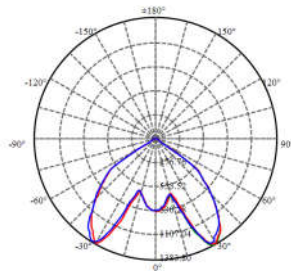

Light Source: CREE, BRIDGELUX.

Lifetime: 30,000 Hrs 25C. 3Y warranty, CB Comply.

LUMIDENSE

Professional Lighting Solutions Partner

PHOTOMETRIC DATA

ORDERING INFORMATION

FAMILY SIZE	MAX WATTAGE	OUTPUT LUMEN	OUTER SIZE	CUT OUT
RDC03—2.5	7W	560LM	90MM	75MM
RDC03—3	9W	720LM	115MM	95MM
RDC03—4	12W	960LM	135MM	115MM
RDC03—5	18W	1440LM	165MM	145MM
RDC03—6	24W	1920LM	190MM	165MM
RDC03—8	35W	2800LM	220MM	195MM