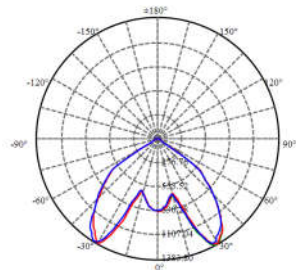

Rendering Index: CRI > 80

Available CCT: 3000K, 4000, 6500K.

Light Source: CREE, BRIDGELUX COB.

Lifetime: 30,000 Hrs 25C. 3Y warranty CB Comply.

PHOTOMETRIC DATA

ORDERING INFORMATION

FAMILY SIZE	MAX WATTAGE	OUTPUT LUMEN	OUTER SIZE(D,H)	CUT OUT (C)
RDC04—2.5	10W	800LM	95MM, 50MM	75MM
RDC04—3	15W	1200LM	115MM, 60MM	95MM
RDC04—4	20W	1600LM	145MM, 75MM	115MM
RDC04—5	35W	2800LM	165MM, 90MM	145MM
RDC04—6	50W	4000LM	195MM, 100MM	165MM
RDC04—8	80W	6400LM	230MM, 120MM	195MM