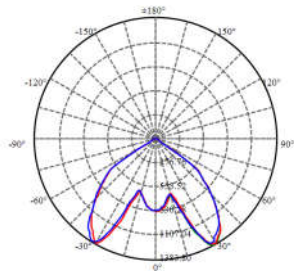

Light Source: CREE, BRIDGELUX.

Lifetime: 30,000 Hrs 25C. 3Y warranty CB Comply.

LUMIDENSE

Professional Lighting Solutions Partner

PHOTOMETRIC DATA

ORDERING INFORMATION

FAMILY SIZE	MAX WATTAGE	OUTPUT LUMEN	OUTER SIZE(A,H)	CUT OUT (C)
RSSP01-6	6W	360LM	120MM, 12MM	105MM
RSSP01-9	9W	700LM	150MM, 12MM	135MM
RSSP01-12	12W	900LM	170MM, 12MM	155MM
RSSP01-15	15W	1100LM	190MM, 12MM	175MM
RSSP01-18	18W	1400LM	225MM, 12MM	210MM
RSSP01-24	24W	1900LM	300MM, 12MM	285MM