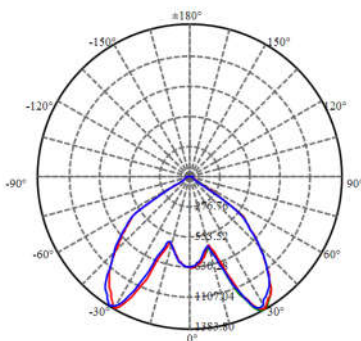

Rendering Index: CRI > 80

Available CCT: 3000K, 4000, 6500K.

Light Source: SMD2835

Lifetime: 30,000 Hrs 25C. 3Y warranty CB Comply.

PHOTOMETRIC DATA

ORDERING INFORMATION

FAMILY SIZE	MAX WATTAGE	OUTPUT LUMEN	OUTER SIZE(A,B)	HEIGHT (H)
RBL01-36	36W	3600LM	595X595MM	30MM
RBL01-40	40W	4000LM	595X595MM	30MM
RBL01-48	48W	4800LM	595X595MM	30MM