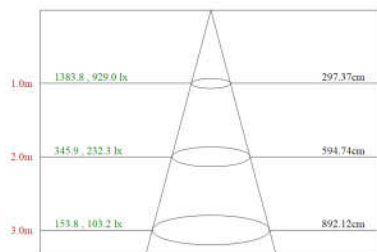

Rendering Index: CRI > 80

Available CCT: 3000K, 4000, 6500K.

Light Source: CREE, BRIDGELUX COB.

Lifetime: 30,000 Hrs 25C. 3Y warranty CB Comply.

PHOTOMETRIC DATA

ORDERING INFORMATION

FAMILY SIZE	MAX WATTAGE	OUTPUT LUMEN	OUTER SIZE (D, H)	CUT OUT(C)
RASP01-7	7W	560LM	95MM, 50MM	75MM
RASP01-12	12W	960LM	95MM, 58MM	75MM
RASP01-18	18W	1440LM	115MM, 65MM	95MM
RASP01-20	20W	1600LM	135MM, 70MM	115mm