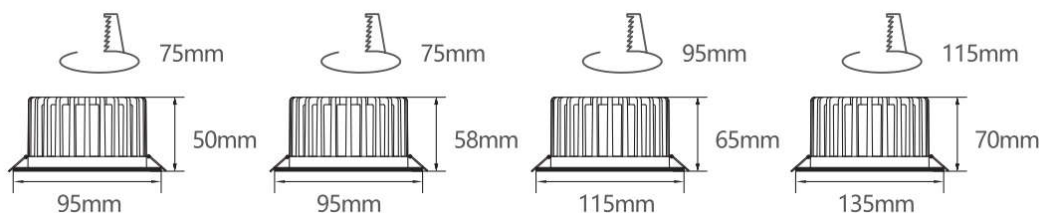

Rendering Index: CRI > 80

Available CCT: 3000K, 4000, 6500K.

Light Source: CREE, BRIDGELUX COB.

Lifetime: 30,000 Hrs 25C. 3Y warranty CB Comply.

PHOTOMETRIC DATA

ORDERING INFORMATION

FAMILY SIZE	MAX WATTAGE	OUTPUT LUMEN	OUTER SIZE (D, H)	CUT OUT(C)
RASP01-7	7W	560LM	95MM, 50MM	75MM
RASP01-12	12W	960LM	95MM, 58MM	75MM
RASP01-18	18W	1440LM	115MM, 65MM	95MM
RASP01-20	20W	1600LM	135MM, 70MM	115mm