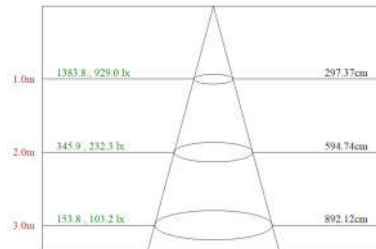

Light Source: CREE, BRIDGELUX.

Lifetime: 30,000 Hrs 25C. 3Y warranty CB Comply.

LUMIDENSE

Professional Lighting Solutions Partner

PHOTOMETRIC DATA

ORDERING INFORMATION

FAMILY SIZE	MAX WATTAGE	OUTPUT LUMEN	OUTER SIZE(A,H)	CUT OUT (C)
RSSP01-6	6W	360LM	120MM, 12MM	105MM
RSSP01-9	9W	700LM	150MM, 12MM	135MM
RSSP01-12	12W	900LM	170MM, 12MM	155MM
RSSP01-15	15W	1100LM	190MM, 12MM	175MM
RSSP01-18	18W	1400LM	225MM, 12MM	210MM
RSSP01-24	24W	1900LM	300MM, 12MM	285MM