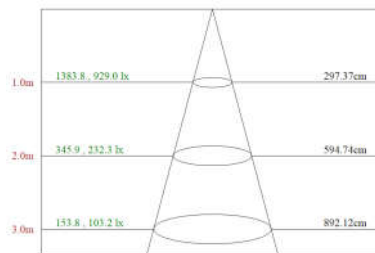

Rendering Index: CRI > 80

Available CCT: 3000K, 4000, 6500K.

Light Source: CREE, BRIDGELUX COB.

Lifetime: 30,000 Hrs 25C. 3Y warranty CB Comply.

PHOTOMETRIC DATA

ORDERING INFORMATION

FAMILY SIZE	MAX WATTAGE	OUTPUT LUMEN	OUTER SIZE(D,H)	CUT OUT (C)
RDC04—2.5	10W	800LM	95MM, 50MM	75MM
RDC04—3	15W	1200LM	115MM, 60MM	95MM
RDC04—4	20W	1600LM	145MM, 75MM	115MM
RDC04—5	35W	2800LM	165MM, 90MM	145MM
RDC04—6	50W	4000LM	195MM, 100MM	165MM
RDC04—8	80W	6400LM	230MM, 120MM	195MM