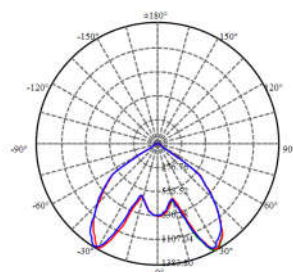

Rendering Index: CRI > 80

Available CCT: 3000K, 4000, 6500K.

Light Source: CREE, BRIDGELUX COB.

Lifetime: 30,000 Hrs 25C. 3Y warranty CB Comply.

PHOTOMETRIC DATA

ORDERING INFORMATION

FAMILY SIZE	MAX WATTAGE	OUTPUT LUMEN	OUTER SIZE (D, H)	CUT OUT(C)
RASP01-7	7W	560LM	95MM, 50MM	75MM
RASP01-12	12W	960LM	95MM, 58MM	75MM
RASP01-18	18W	1440LM	115MM, 65MM	95MM
RASP01-20	20W	1600LM	135MM, 70MM	115mm