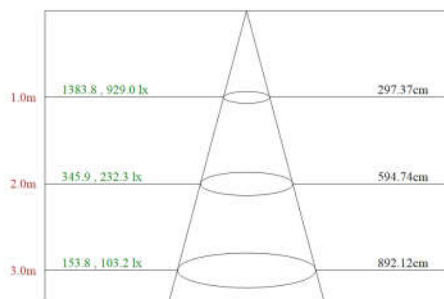

Rendering Index: CRI > 80

Available CCT: 3000K, 4000, 6500K.

Light Source: SMD2835

Lifetime: 30,000 Hrs 25C. 3Y warranty CB Comply.

PHOTOMETRIC DATA

ORDERING INFORMATION

FAMILY SIZE	MAX WATTAGE	OUTPUT LUMEN	OUTER SIZE(A,B)	HEIGHT (H)
RBL01-36	36W	3600LM	595X595MM	30MM
RBL01-40	40W	4000LM	595X595MM	30MM
RBL01-48	48W	4800LM	595X595MM	30MM