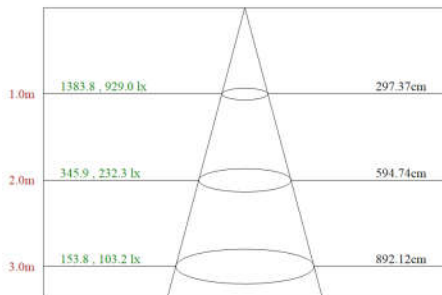

Light Source: SMD2835

Lifetime: 30,000 Hrs 25C. 3Y warranty CB Comply.

PHOTOMETRIC DATA

Dimensiones

ORDERING INFORMATION

FAMILY SIZE	MAX WATTAGE	OUTPUT LUMEN	OUTER SIZE(A,B)	HEIGHT (H)
SML01-16	16W	1200LM	120MM, 40MM	40MM
SML01-24	24W	2000LM	170MM, 40MM	40MM
SML01-32	32W	2700LM	225MM, 40MM	40MM