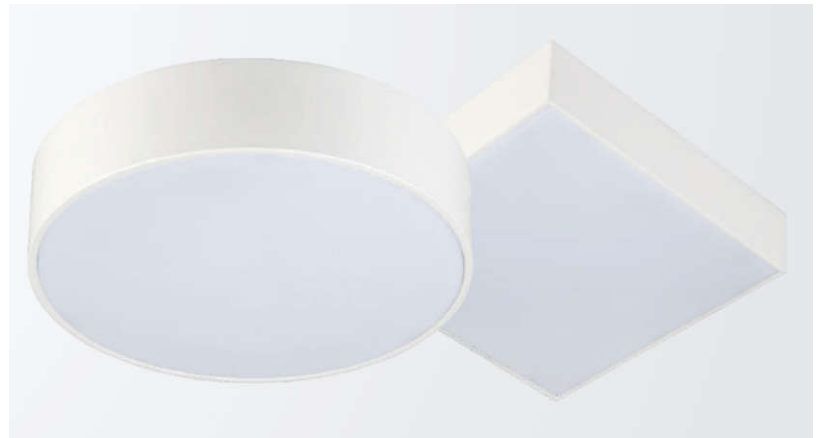

Dimensiones

ORDERING INFORMATION

FAMILY SIZE	MAX WATTAGE	OUTPUT LUMEN	OUTER SIZE(A,B)	HEIGHT (H)
SML01-16	16W	1200LM	120MM, 40MM	40MM
SML01-24	24W	2000LM	170MM, 40MM	40MM
SML01-32	32W	2700LM	225MM, 40MM	40MM

ZHONGSHAN LUMIDENSE TRADING CO LTD.

Room 2008, Yihualingfeng Building,
No.38 Yuelai south Road, Shiqi district,
Zhongshan city, china.
P.O.:528400

Phone: +86 760-88238830
Mobile: +86 131 2934 5064
Website: www.lumidense.com
Email: lumidense@lumidense.com