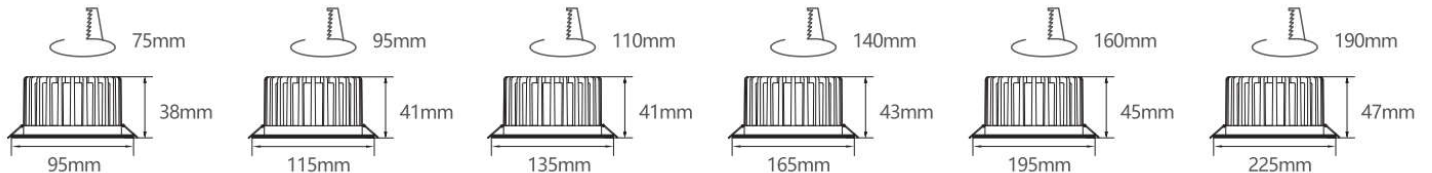

Rendering Index: CRI > 80

Available CCT: 3000K, 4000, 6500K.

Light Source: CREE, BRIDGELUX.

Lifetime: 30,000 Hrs 25C. 3Y warranty CB Comply.

PHOTOMETRIC DATA

ORDERING INFORMATION

FAMILY SIZE	MAX WATTAGE	OUTPUT LUMEN	OUTER SIZE	CUT OUT
RDC02—2.5	7W	560LM	95MM	75MM
RDC02—3	9W	720LM	115MM	95MM
RDC02—4	12W	960LM	135MM	110MM
RDC02—5	15W	1200LM	165MM	140MM
RDC02—6	20W	1600LM	195MM	160MM
RDC02—8	30W	2400LM	225MM	190MM