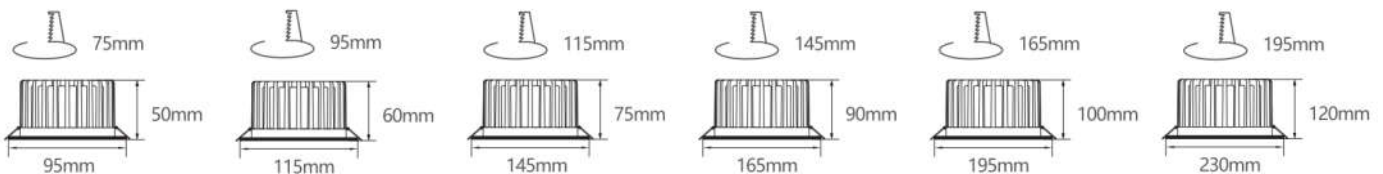

Rendering Index: CRI > 80

Available CCT: 3000K, 4000, 6500K.

Light Source: CREE, BRIDGELUX COB.

Lifetime: 30,000 Hrs 25C. 3Y warranty CB Comply.

PHOTOMETRIC DATA

ORDERING INFORMATION

FAMILY SIZE	MAX WATTAGE	OUTPUT LUMEN	OUTER SIZE(D,H)	CUT OUT (C)
RDC04—2.5	10W	800LM	95MM, 50MM	75MM
RDC04—3	15W	1200LM	115MM, 60MM	95MM
RDC04—4	20W	1600LM	145MM, 75MM	115MM
RDC04—5	35W	2800LM	165MM, 90MM	145MM
RDC04—6	50W	4000LM	195MM, 100MM	165MM
RDC04—8	80W	6400LM	230MM, 120MM	195MM