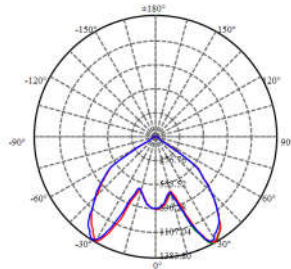

Light Source: CREE, BRIDGELUX.

Lifetime: 30,000 Hrs 25C. 3Y warranty CB Comply.

LUMIDENSE

Professional Lighting Solutions Partner

PHOTOMETRIC DATA

ORDERING INFORMATION

FAMILY SIZE	MAX WATTAGE	OUTPUT LUMEN	OUTER SIZE	CUT OUT
RDC01—2.5	7W	560LM	95MM	75MM
RDC01—3	9W	720LM	115MM	95MM
RDC01—4	12W	960LM	135MM	110MM
RDC01—5	15W	1200LM	165MM	140MM
RDC01—6	20W	1600LM	195MM	160MM
RDC01—8	30W	2400LM	225MM	200MM