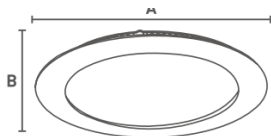

### PHOTOMETRIC DATA

### ORDERING INFORMATION

FAMILY SIZE	MAX WATTAGE	OUTPUT LUMEN	OUTER SIZE(A,H)	CUT OUT (C)
RRSP01-6	6W	360LM	120MM, 12MM	105MM
RRSP01-9	9W	700LM	150MM, 12MM	135MM
RRSP01-12	12W	900LM	170MM, 12MM	155MM
RRSP01-15	15W	1100LM	190MM, 12MM	175MM
RRSP01-18	18W	1400LM	225MM, 12MM	210MM
RRSP01-24	24W	1900LM	300MM, 12MM	285MM

### Dimensions