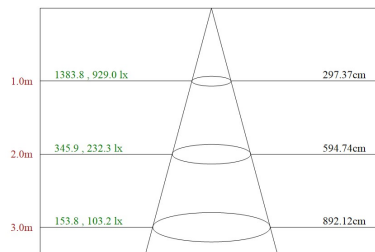

Rendering Index: CRI > 80

Available CCT: 3000K, 4000, 6500K.

Light Source: CREE, BRIDGELUX COB.

Lifetime: 30,000 Hrs 25C. 5Y warranty, 100 LM/W.

PHOTOMETRIC DATA

ORDERING INFORMATION

FAMILY SIZE	MAX WATTAGE	OUTPUT LUMEN	OUTER SIZE (D, H)	CUT OUT(C)
RASP01-7	7W	700LM	95MM, 50MM	75MM
RASP01-12	12W	1200LM	95MM, 58MM	75MM
RASP01-18	18W	1800LM	115MM, 65MM	95MM
RASP01-20	20W	2000LM	135MM, 70MM	115mm