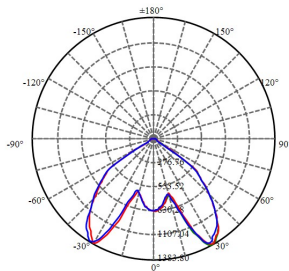

Rendering Index: CRI > 80

Available CCT: 3000K, 4000, 6500K.

Light Source: CREE, BRIDGELUX COB.

Lifetime: 30,000 Hrs 25C. 5Y warranty, 100 LM/W.

PHOTOMETRIC DATA

ORDERING INFORMATION

FAMILY SIZE	MAX WATTAGE	OUTPUT LUMEN	OUTER SIZE (D, H)	CUT OUT(C)
RASP01-7	7W	700LM	95MM, 50MM	75MM
RASP01-12	12W	1200LM	95MM, 58MM	75MM
RASP01-18	18W	1800LM	115MM, 65MM	95MM
RASP01-20	20W	2000LM	135MM, 70MM	115mm