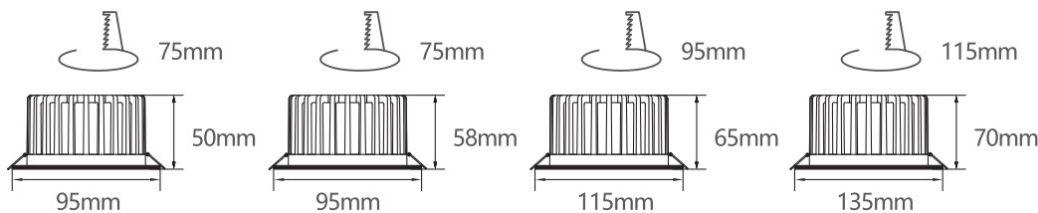

RASP01

ADJUSTABLE RECESSED LED

LUMIDENSE

Professional Lighting Solutions Partner

TECHNICAL SPECIFICATION

Housing: Die cast aluminum for body and the ring.

Protection: IP20.

Light Shade: Tempered Glass with frosted circle.

Rendering Index: CRI > 80

Available CCT: 3000K, 4000, 6500K.

Light Source: CREE, BRIDGELUX COB.

Lifetime: 30,000 Hrs 25C. 5Y warranty, 100 LM/W.

PHOTOMETRIC DATA

ORDERING INFORMATION

FAMILY SIZE	MAX WATTAGE	OUTPUT LUMEN	OUTER SIZE (D, H)	CUT OUT(C)
RASP01-7	7W	700LM	95MM, 50MM	75MM
RASP01-12	12W	1200LM	95MM, 58MM	75MM
RASP01-18	18W	1800LM	115MM, 65MM	95MM
RASP01-20	20W	2000LM	135MM, 70MM	115mm