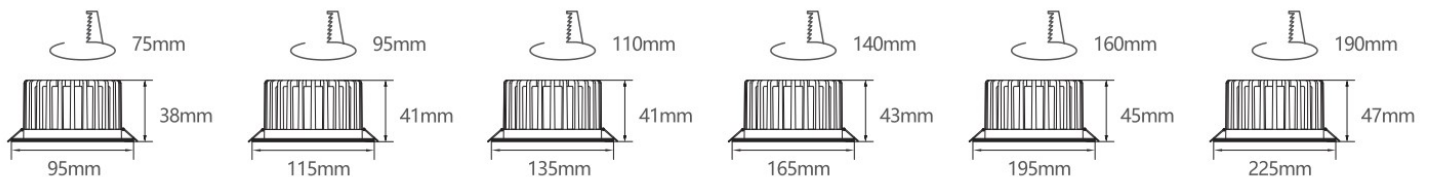

## TECHNICAL SPECIFICATION

**Housing:** Die cast aluminum for body and the ring.

**Protection:** IP20.

**Light Shade:** Tempered Glass with frosted circle.

**Rendering Index:** CRI > 80

**Available CCT:** 3000K, 4000, 6500K.

## PHOTOMETRIC DATA

## ORDERING INFORMATION

FAMILY SIZE	MAX WATTAGE	OUTPUT LUMEN	OUTER SIZE	CUT OUT
RDC01—2.5	7W	700LM	95MM	75MM
RDC01—3	9W	900LM	115MM	95MM
RDC01—4	12W	1200LM	135MM	110MM
RDC01—5	15W	1500LM	165MM	140MM
RDC01—6	20W	2000LM	195MM	160MM
RDC01—8	30W	3000LM	225MM	200MM