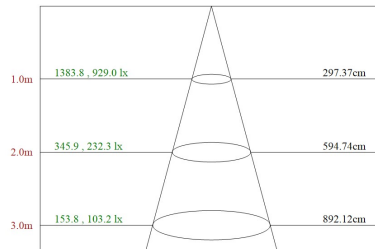

## PHOTOMETRIC DATA

## ORDERING INFORMATION

FAMILY SIZE	MAX WATTAGE	OUTPUT LUMEN	OUTER SIZE	CUT OUT
RDC01—2.5	7W	700LM	95MM	75MM
RDC01—3	9W	900LM	115MM	95MM
RDC01—4	12W	1200LM	135MM	110MM
RDC01—5	15W	1500LM	165MM	140MM
RDC01—6	20W	2000LM	195MM	160MM
RDC01—8	30W	3000LM	225MM	200MM