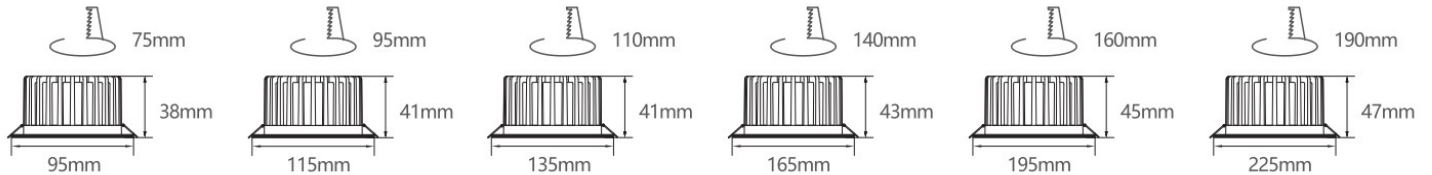

## TECHNICAL SPECIFICATION

**Housing:** Die cast aluminum for body and the ring.

**Protection:** IP20.

**Light Shade:** Tempered Glass with frosted circle.

**Rendering Index:** CRI > 80

**Available CCT:** 3000K, 4000, 6500K.

## PHOTOMETRIC DATA

## ORDERING INFORMATION

FAMILY SIZE	MAX WATTAGE	OUTPUT LUMEN	OUTER SIZE	CUT OUT
RDC02—2.5	7W	700LM	95MM	75MM
RDC02—3	9W	900LM	115MM	95MM
RDC02—4	12W	1200LM	135MM	110MM
RDC02—5	15W	1500LM	165MM	140MM
RDC02—6	20W	2000LM	195MM	160MM
RDC02—8	30W	3000LM	225MM	190MM