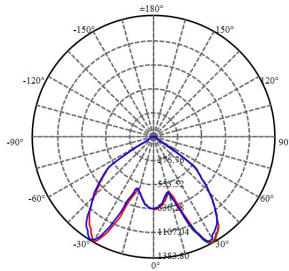

## TECHNICAL SPECIFICATION

**Housing:** Die cast aluminum for body and the ring.

**Protection:** IP20.

**Light Shade:** Tempered Glass with frosted circle.

**Rendering Index:** CRI > 80

**Available CCT:** 3000K, 4000, 6500K.

## PHOTOMETRIC DATA