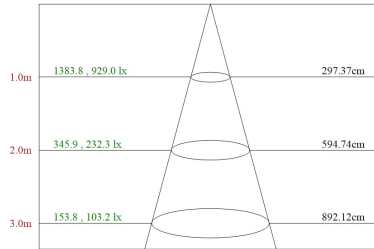

## PHOTOMETRIC DATA

## ORDERING INFORMATION

FAMILY SIZE	MAX WATTAGE	OUTPUT LUMEN	OUTER SIZE	CUT OUT
RDC02—2.5	7W	700LM	95MM	75MM
RDC02—3	9W	900LM	115MM	95MM
RDC02—4	12W	1200LM	135MM	110MM
RDC02—5	15W	1500LM	165MM	140MM
RDC02—6	20W	2000LM	195MM	160MM
RDC02—8	30W	3000LM	225MM	190MM