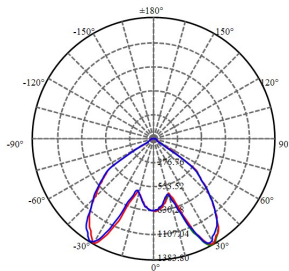

Rendering Index: CRI > 80

Available CCT: 3000K, 4000, 6500K.

Light Source: CREE, BRIDGELUX.

Lifetime: 30,000 Hrs 25C. 5Y warranty, 100 LM/W.

PHOTOMETRIC DATA

ORDERING INFORMATION

| FAMILY SIZE | MAX WATTAGE | OUTPUT LUMEN | OUTER SIZE | CUT OUT |
|-------------|-------------|---------------|------------|---------|
| RDC03—2.5 | 7W | 700LM | 90MM | 75MM |
| RDC03—3 | 9W | 900LM | 115MM | 95MM |
| RDC03—4 | 10W/12W | 1000LM/1200LM | 135MM | 115MM |
| RDC03—5 | 15W/18W | 1500LM/1800LM | 165MM | 145MM |
| RDC03—6 | 20W/24W | 2000LM/2400LM | 190MM | 165MM |
| RDC03—8 | 30W/35W | 3000LM/3500LM | 220MM | 195MM |