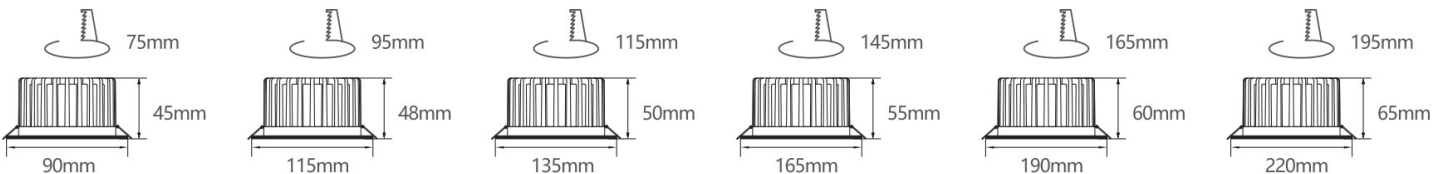

RDC03

RECESSED LED COB DOWNLIGHT

LUMIDENSE

Professional Lighting Solutions Partner

TECHNICAL SPECIFICATION

Housing: Die cast aluminum for body and the ring.

Protection: IP20.

Light Shade: Tempered Glass with frosted circle.

Rendering Index: CRI > 80

Available CCT: 3000K, 4000, 6500K.

Light Source: CREE, BRIDGELUX.

Lifetime: 30,000 Hrs 25C. 5Y warranty, 100 LM/W.

PHOTOMETRIC DATA

ORDERING INFORMATION

| FAMILY SIZE | MAX WATTAGE | OUTPUT LUMEN | OUTER SIZE | CUT OUT |
|-------------|-------------|---------------|------------|---------|
| RDC03—2.5 | 7W | 700LM | 90MM | 75MM |
| RDC03—3 | 9W | 900LM | 115MM | 95MM |
| RDC03—4 | 10W/12W | 1000LM/1200LM | 135MM | 115MM |
| RDC03—5 | 15W/18W | 1500LM/1800LM | 165MM | 145MM |
| RDC03—6 | 20W/24W | 2000LM/2400LM | 190MM | 165MM |
| RDC03—8 | 30W/35W | 3000LM/3500LM | 220MM | 195MM |