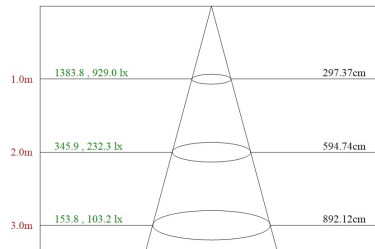

Rendering Index: CRI > 80

Available CCT: 3000K, 4000, 6500K.

Light Source: CREE, BRIDGELUX.

Lifetime: 30,000 Hrs 25C. 5Y warranty, 100 LM/W.

PHOTOMETRIC DATA

ORDERING INFORMATION

| FAMILY SIZE | MAX WATTAGE | OUTPUT LUMEN | OUTER SIZE | CUT OUT |
|-------------|-------------|---------------|------------|---------|
| RDC03—2.5 | 7W | 700LM | 90MM | 75MM |
| RDC03—3 | 9W | 900LM | 115MM | 95MM |
| RDC03—4 | 10W/12W | 1000LM/1200LM | 135MM | 115MM |
| RDC03—5 | 15W/18W | 1500LM/1800LM | 165MM | 145MM |
| RDC03—6 | 20W/24W | 2000LM/2400LM | 190MM | 165MM |
| RDC03—8 | 30W/35W | 3000LM/3500LM | 220MM | 195MM |