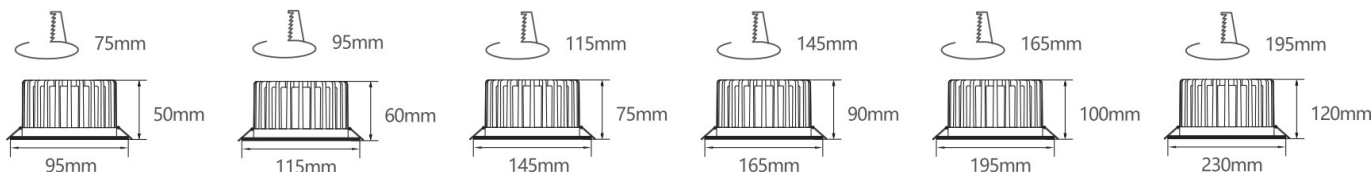

## TECHNICAL SPECIFICATION

**Housing:** Die cast aluminum for body and the ring.

**Protection:** IP40.

**Light Shade:** Tempered Glass with frosted circle.

**Rendering Index:** CRI > 80

**Available CCT:** 3000K, 4000, 6500K.

## PHOTOMETRIC DATA

## ORDERING INFORMATION

FAMILY SIZE	MAX WATTAGE	OUTPUT LUMEN	OUTER SIZE(D,H)	CUT OUT (C)
RDC04—2.5	10W	1000LM	95MM, 50MM	75MM
RDC04—3	15W	1500LM	115MM, 60MM	95MM
RDC04—4	20W	2000LM	145MM, 75MM	115MM
RDC04—5	35W	3500LM	165MM, 90MM	145MM
RDC04—6	50W	5000LM	195MM, 100MM	165MM
RDC04—8	80W	8000LM	230MM, 120MM	195MM