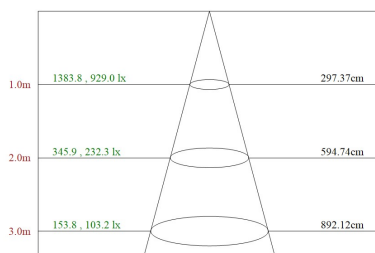

## PHOTOMETRIC DATA

## ORDERING INFORMATION

FAMILY SIZE	MAX WATTAGE	OUTPUT LUMEN	OUTER SIZE(D,H)	CUT OUT (C)
RDC04—2.5	10W	1000LM	95MM, 50MM	75MM
RDC04—3	15W	1500LM	115MM, 60MM	95MM
RDC04—4	20W	2000LM	145MM, 75MM	115MM
RDC04—5	35W	3500LM	165MM, 90MM	145MM
RDC04—6	50W	5000LM	195MM, 100MM	165MM
RDC04—8	80W	8000LM	230MM, 120MM	195MM