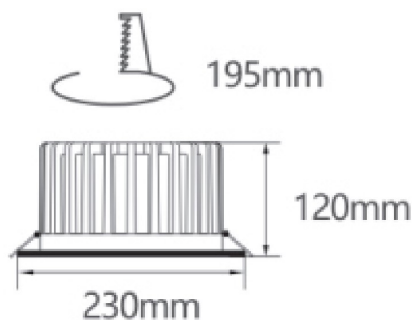

RDC05 IP40

RECESSED LED COB DOWNLIGHT

LUMIDENSE

Professional Lighting Solutions Partner

TECHNICAL SPECIFICATION

Housing: Die cast aluminum for body and the ring.

Protection: IP40.

Light Shade: Tempered Glass with frosted circle.

Rendering Index: CRI > 80

Available CCT: 3000K, 4000, 6500K.

Light Source: CREE, BRIDGELUX COB.

Lifetime: 50,000 Hrs 25C. 5Y warranty, 100 LM/W.

COB size : 28x28mm LES24

PHOTOMETRIC DATA

ORDERING INFORMATION

FAMILY SIZE	MAX WATTAGE	OUTPUT LUMEN	OUTER SIZE(D,H)	CUT OUT (C)
RDC05 - 8	50W	5000LM	230MM, 120MM	195MM

ZHONGSHAN LUMIDENSE TRADING CO LTD.

Room 2008, Yihualingfeng Building, No.38 Yuelai south Road, Shiqi district, Zhongshan city, china.
P.O.:528400,
Lumidense@lumidense.com