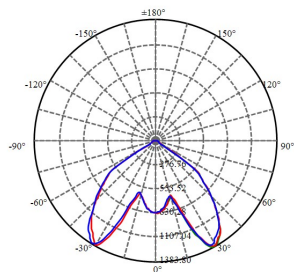

Rendering Index: CRI > 80

Available CCT: 3000K, 4000, 6500K.

Light Source: CREE, BRIDGELUX COB.

Lifetime: 50,000 Hrs 25C. 5Y warranty, 100 LM/W.

COB size : 28x28mm LES24

PHOTOMETRIC DATA

ORDERING INFORMATION

FAMILY SIZE	MAX WATTAGE	OUTPUT LUMEN	OUTER SIZE(D,H)	CUT OUT (C)
RDC05 - 8	50W	5000LM	230MM, 120MM	195MM

ZHONGSHAN LUMIDENSE TRADING CO LTD.

Room 2008, Yihualingfeng Building, No.38 Yuelai south Road, Shiqi district, Zhongshan city, china.
P.O.:528400,
Lumidense@lumidense.com