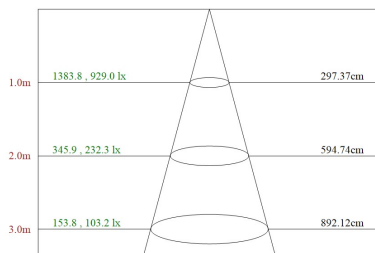

Rendering Index: CRI > 80

Available CCT: 3000K, 4000, 6500K.

Light Source: CREE, BRIDGELUX COB.

Lifetime: 50,000 Hrs 25C. 5Y warranty, 100 LM/W.

COB size : 28x28mm LES24

PHOTOMETRIC DATA

ORDERING INFORMATION

FAMILY SIZE	MAX WATTAGE	OUTPUT LUMEN	OUTER SIZE(D,H)	CUT OUT (C)
RDC05 - 8	50W	5000LM	230MM, 120MM	195MM

ZHONGSHAN LUMIDENSE TRADING CO LTD.

Room 2008, Yihualingfeng Building, No.38 Yuelai south Road, Shiqi district, Zhongshan city, china.
P.O.:528400,
Lumidense@lumidense.com