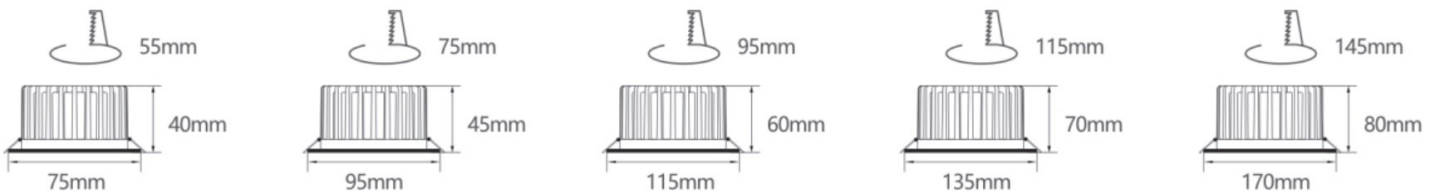

RDC06 IP40

RECESSED LED COB DOWNLIGHT

LUMIDENSE

Professional Lighting Solutions Partner

TECHNICAL SPECIFICATION

Housing: Die cast aluminum for body and the ring.

Protection: IP40.

Light Shade: PC lens 15° or 24°

Rendering Index: CRI > 80

Available CCT: 3000K, 4000, 6500K.

Light Source: CREE, BRIDGELUX COB.

Lifetime: 50,000 Hrs 25C. 5Y warranty, 90 LM/W.

COB size : 19x19mm LES17 and 13.5x13.5mm LES11

PHOTOMETRIC DATA

ORDERING INFORMATION

FAMILY SIZE	MAX WATTAGE	OUTPUT LUMEN	OUTER SIZE(D,H)	CUT OUT (C)
RDC06 - 2	5W	450LM	75MM, 40MM	55MM
RDC06 - 2.5	7W	630LM	95MM, 45MM	75MM
RDC06 - 3	12W	1080LM	115MM, 60MM	95MM
RDC06 - 4	15W	1350LM	135MM, 70MM	115MM
RDC06 - 5	20W	1800LM	170MM, 80MM	145MM