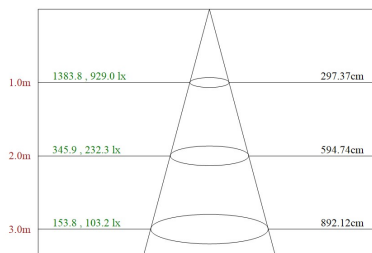

Rendering Index: CRI > 80

Available CCT: 3000K, 4000, 6500K.

Light Source: CREE, BRIDGELUX COB.

Lifetime: 50,000 Hrs 25C. 5Y warranty, 90 LM/W.

COB size : 19x19mm LES17 and 13.5x13.5mm LES11

PHOTOMETRIC DATA

ORDERING INFORMATION

FAMILY SIZE	MAX WATTAGE	OUTPUT LUMEN	OUTER SIZE(D,H)	CUT OUT (C)
RDC06 - 2	5W	450LM	75MM, 40MM	55MM
RDC06 - 2.5	7W	630LM	95MM, 45MM	75MM
RDC06 - 3	12W	1080LM	115MM, 60MM	95MM
RDC06 - 4	15W	1350LM	135MM, 70MM	115MM
RDC06 - 5	20W	1800LM	170MM, 80MM	145MM