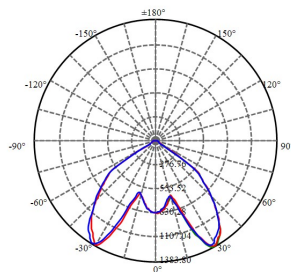

Rendering Index: CRI > 80

Available CCT: 3000K, 4000, 6500K.

Light Source: CREE, BRIDGELUX COB.

Lifetime: 50,000 Hrs 25C. 5Y warranty, 90 LM/W.

COB size : 19x19mm LES17 and 13.5x13.5mm LES11

PHOTOMETRIC DATA

ORDERING INFORMATION

FAMILY SIZE	MAX WATTAGE	OUTPUT LUMEN	OUTER SIZE(D,H)	CUT OUT (C)
RDC06 - 2	5W	450LM	75MM, 40MM	55MM
RDC06 - 2.5	7W	630LM	95MM, 45MM	75MM
RDC06 - 3	12W	1080LM	115MM, 60MM	95MM
RDC06 - 4	15W	1350LM	135MM, 70MM	115MM
RDC06 - 5	20W	1800LM	170MM, 80MM	145MM