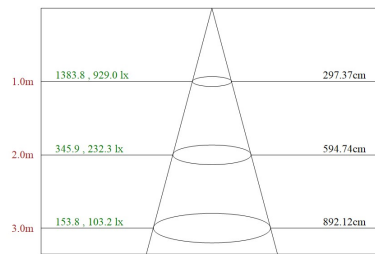

Rendering Index: CRI > 80

Available CCT: 3000K, 4000, 6500K.

Light Source: CREE, BRIDGELUX COB.

Lifetime: 50,000 Hrs 25C. 5Y warranty, 100 LM/W.

COB size : 28x28mm LES24 and 19x19mm LES17

PHOTOMETRIC DATA

ORDERING INFORMATION

FAMILY SIZE	MAX WATTAGE	OUTPUT LUMEN	OUTER SIZE(D,H)	CUT OUT (C)
RDC07 - 2.5	7W	700LM	95MM, 30MM	75MM
RDC07 - 3	12W	1200LM	115MM, 35MM	95MM
RDC06 - 4	18W	1800LM	140MM, 40MM	115MM
RDC07 - 5	25W	2500LM	165MM, 45MM	145MM
RDC07 - 6	30W	3000LM	195MM, 50MM	165MM
RDC07 - 8	40W	4000LM	230MM, 60MM	195MM