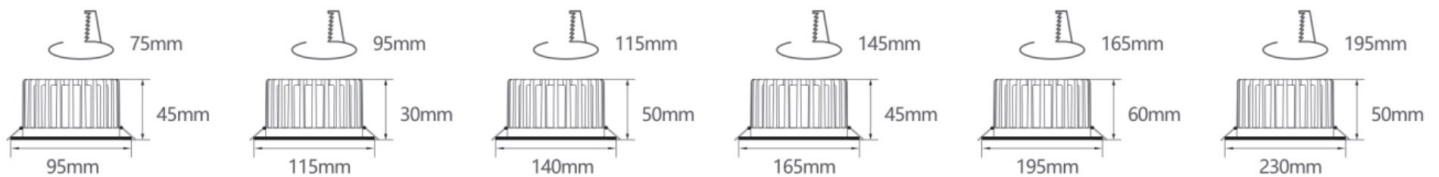

RDC07 IP65

RECESSED LED COB DOWNLIGHT

LUMIDENSE

Professional Lighting Solutions Partner

TECHNICAL SPECIFICATION

Housing: Die cast aluminum for body and the ring.

Protection: IP40.

Light Shade: Tempered Glass Diffuser with rubber gasket.

Rendering Index: CRI > 80

Available CCT: 3000K, 4000, 6500K.

Light Source: CREE, BRIDGELUX COB.

Lifetime: 50,000 Hrs 25C. 5Y warranty, 100 LM/W.

COB size : 28x28mm LES24 and 19x19mm LES17

PHOTOMETRIC DATA

ORDERING INFORMATION

FAMILY SIZE	MAX WATTAGE	OUTPUT LUMEN	OUTER SIZE(D,H)	CUT OUT (C)
RDC07 - 2.5	7W	700LM	95MM, 30MM	75MM
RDC07 - 3	12W	1200LM	115MM, 35MM	95MM
RDC06 - 4	18W	1800LM	140MM, 40MM	115MM
RDC07 - 5	25W	2500LM	165MM, 45MM	145MM
RDC07 - 6	30W	3000LM	195MM, 50MM	165MM
RDC07 - 8	40W	4000LM	230MM, 60MM	195MM