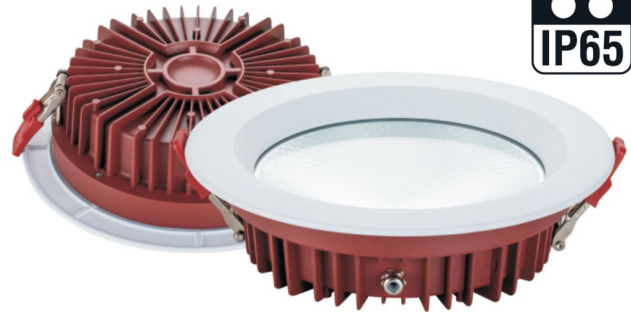

RDC07 IP65

RECESSED LED COB DOWNLIGHT

LUMIDENSE

Professional Lighting Solutions Partner

TECHNICAL SPECIFICATION

Housing: Die cast aluminum for body and the ring.

Protection: IP40.

Light Shade: Tempered Glass Diffuser with rubber gasket.

Rendering Index: CRI > 80

Available CCT: 3000K, 4000, 6500K.

Light Source: CREE, BRIDGELUX COB.

Lifetime: 50,000 Hrs 25C. 5Y warranty, 100 LM/W.

COB size : 28x28mm LES24 and 19x19mm LES17

PHOTOMETRIC DATA

ORDERING INFORMATION

FAMILY SIZE	MAX WATTAGE	OUTPUT LUMEN	OUTER SIZE(D,H)	CUT OUT (C)
RDC07 - 2.5	7W	700LM	95MM, 30MM	75MM
RDC07 - 3	12W	1200LM	115MM, 35MM	95MM
RDC06 - 4	18W	1800LM	140MM, 40MM	115MM
RDC07 - 5	25W	2500LM	165MM, 45MM	145MM
RDC07 - 6	30W	3000LM	195MM, 50MM	165MM
RDC07 - 8	40W	4000LM	230MM, 60MM	195MM