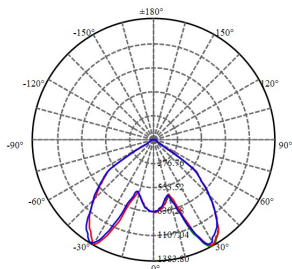

Rendering Index: CRI > 80

Available CCT: 3000K, 4000, 6500K.

Light Source: CREE, BRIDGELUX COB.

Lifetime: 50,000 Hrs 25C. 5Y warranty, 100 LM/W.

COB size : 28x28mm LES24 and 19x19mm LES17

PHOTOMETRIC DATA

ORDERING INFORMATION

FAMILY SIZE	MAX WATTAGE	OUTPUT LUMEN	OUTER SIZE(D,H)	CUT OUT (C)
RDC07 - 2.5	7W	700LM	95MM, 30MM	75MM
RDC07 - 3	12W	1200LM	115MM, 35MM	95MM
RDC06 - 4	18W	1800LM	140MM, 40MM	115MM
RDC07 - 5	25W	2500LM	165MM, 45MM	145MM
RDC07 - 6	30W	3000LM	195MM, 50MM	165MM
RDC07 - 8	40W	4000LM	230MM, 60MM	195MM