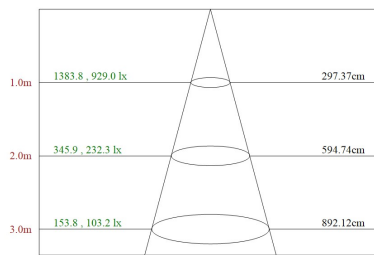

## PHOTOMETRIC DATA

## ORDERING INFORMATION

FAMILY SIZE	MAX WATTAGE	OUTPUT LUMEN	OUTER SIZE(D,H)	CUT OUT (C)
RDC08R - 4	15W	1500LM	110MM, 59MM	90MM
RDC08R - 5	20W	2000LM	127MM, 70MM	110MM
RDC08R - 6	30W	3000LM	165MM, 80MM	145MM
RDC08R - 8	40/50W	4000LM / 5000LM	220MM, 90MM	200MM