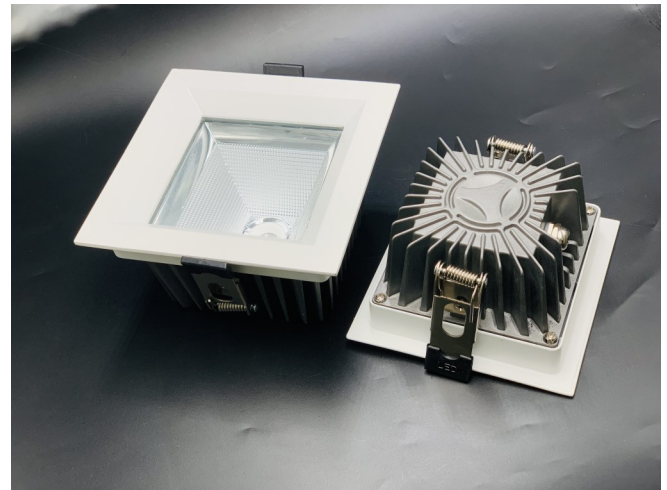

RDC08S IP65

RECESSED LED COB DOWNLIGHT

LUMIDENSE

Professional Lighting Solutions Partner

TECHNICAL SPECIFICATION

Housing: Die cast aluminum for body and the ring.

Protection: IP65.

Light Shade: Tempered Protection Glass

Rendering Index: CRI > 80

Available CCT: 3000K, 4000, 6500K.

Light Source: CREE, BRIDGELUX COB.

Lifetime: 50,000 Hrs 25C. 5Y warranty, 100LM/W.

COB size : 24x24mm LES19 and 19x19mm LES17