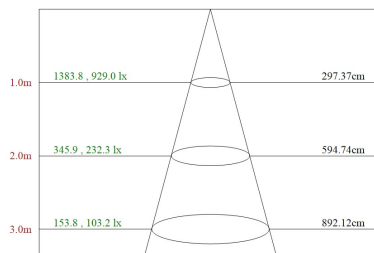

## PHOTOMETRIC DATA

## ORDERING INFORMATION

FAMILY SIZE	MAX WATTAGE	OUTPUT LUMEN	OUTER SIZE(D,H)	CUT OUT (C)
RDC08S - 4	15W	1500LM	110X110MM, 59MM	90MM
RDC08S - 5	20W	2000LM	127X127MM, 70MM	110MM
RDC08S - 6	30W	3000LM	165X165MM, 80MM	145MM
RDC08S - 8	40/50W	4000LM / 5000LM	220X220MM, 90MM	200MM